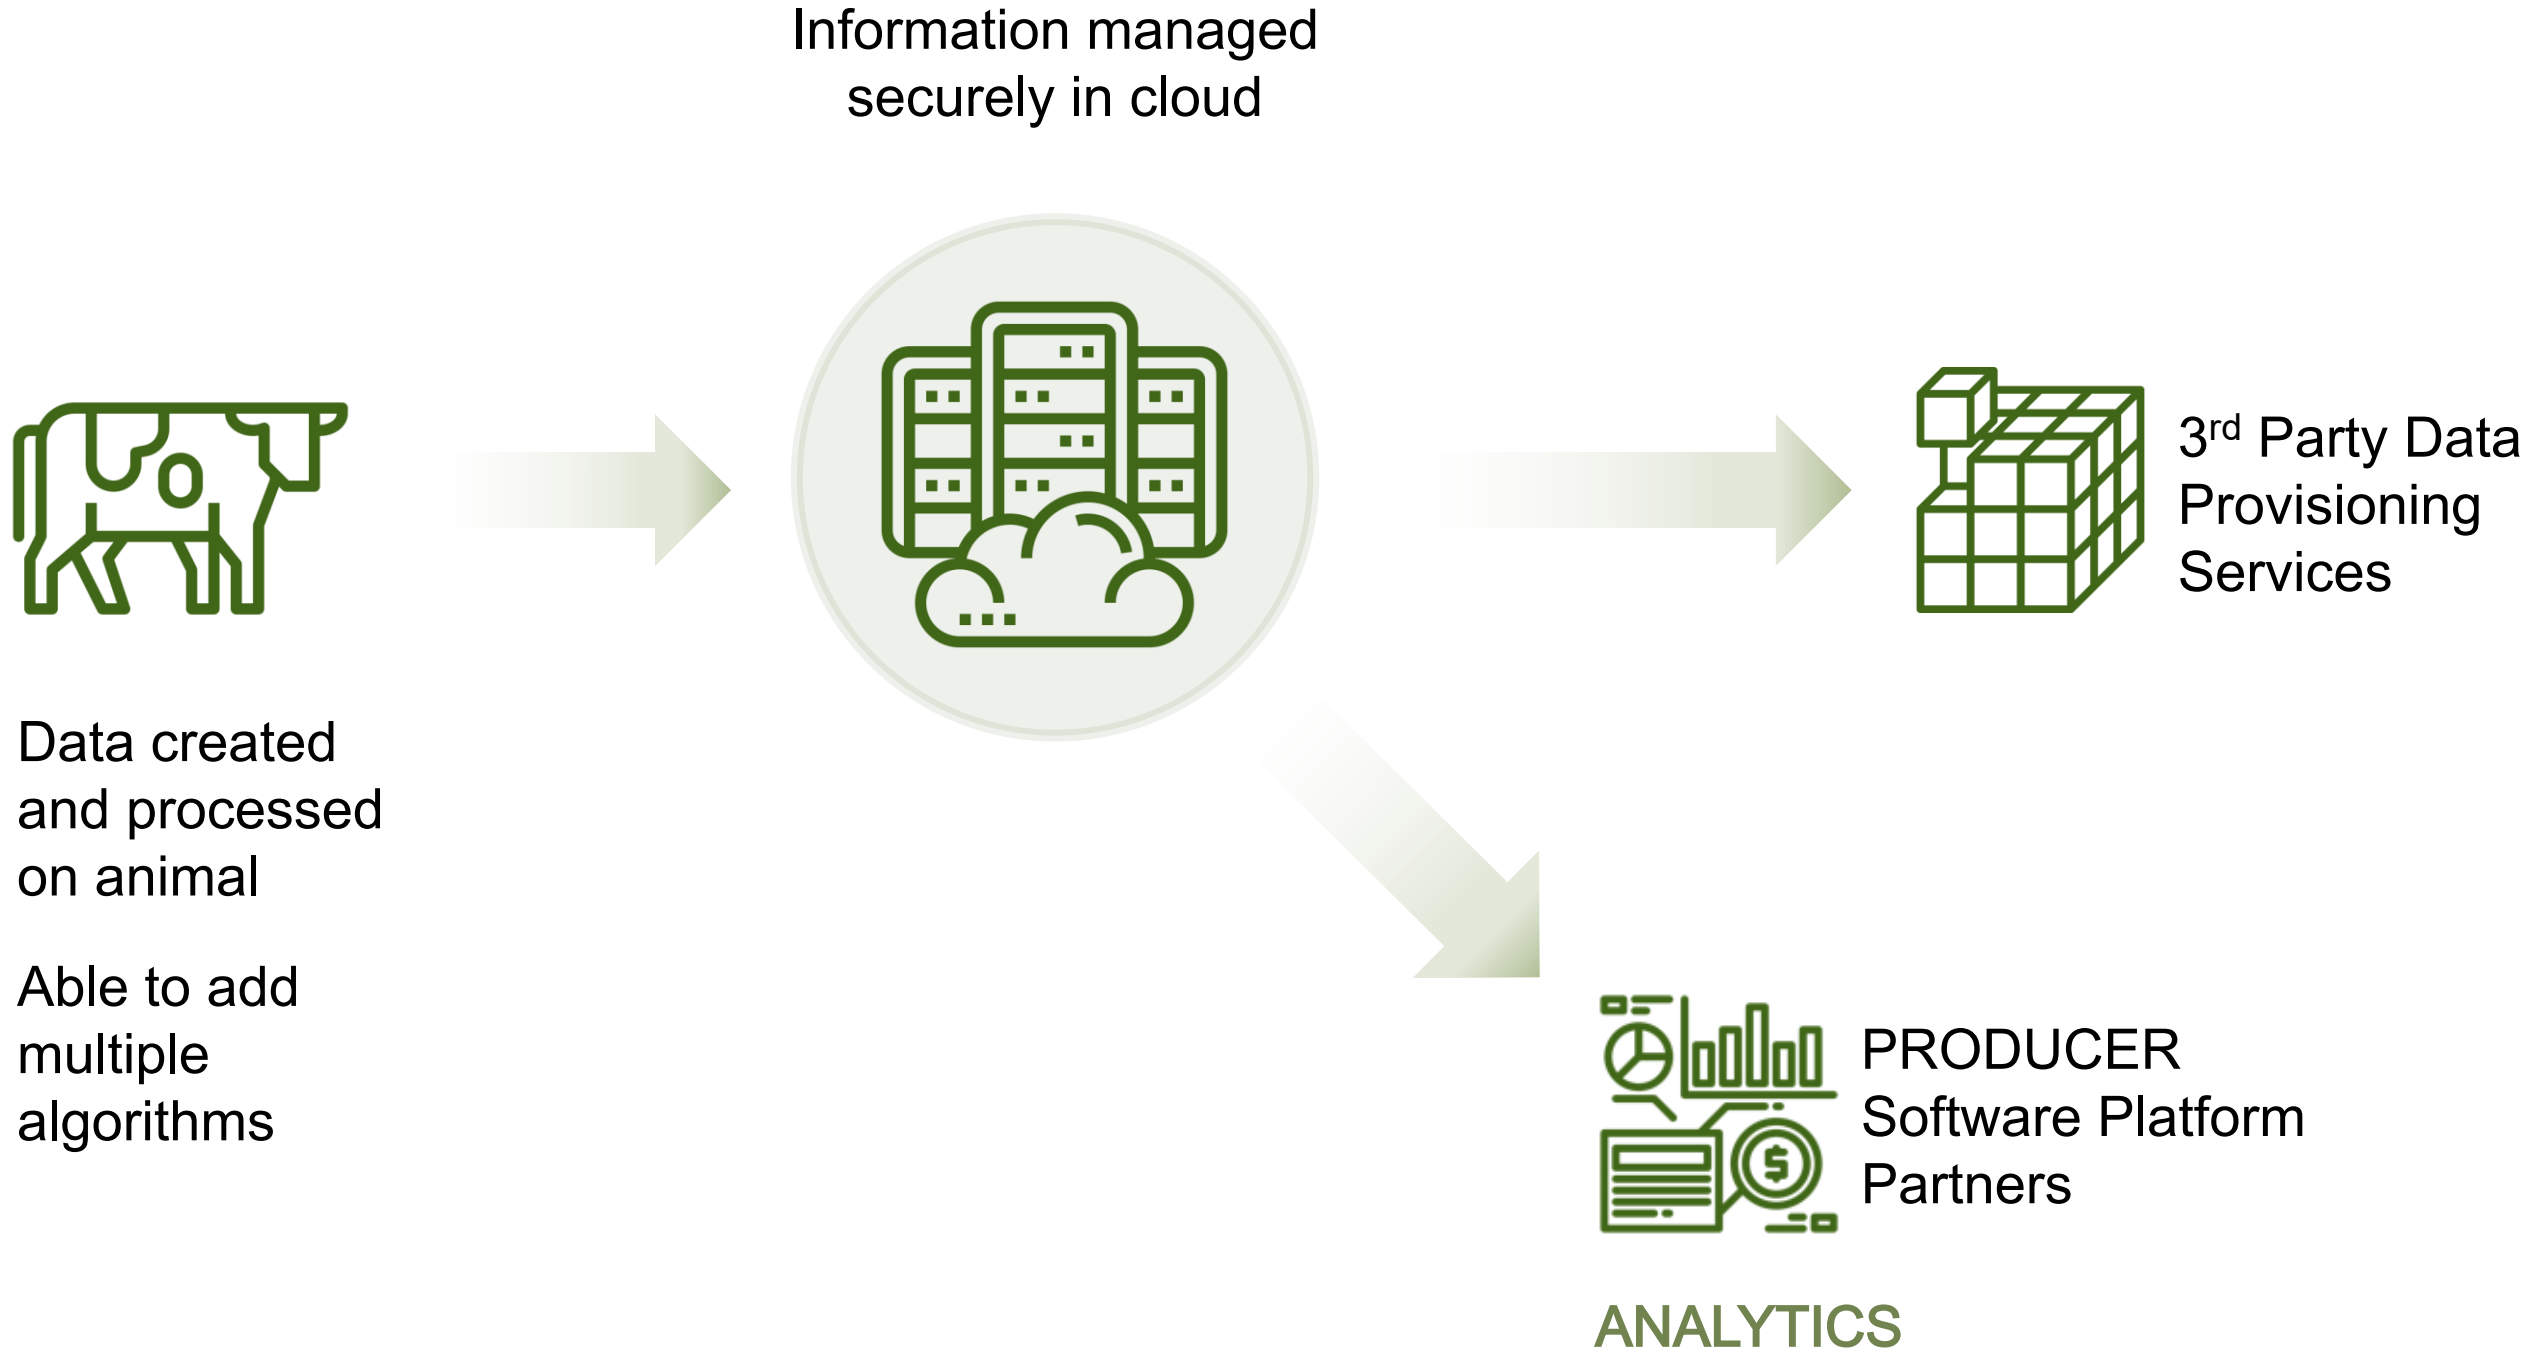

CERES

TAG

Why Agriculture? Why AgriTech? Why Now?

THE VISION

CERES TAG ASPIRES TO BE THE WORLDS MOST COMPREHENSIVE ANIMAL MONITORING COMPANY.

ANIMAL SATELLITE TRACKING, WELFARE MONITORING & BIG DATA PLATFORM

3 Movement monitoring (Accelerometer)

- Behavioural traits
- Activity
- Distress alerts

4 Traceability & Provenance

- High retention
- No battery change
- RFID integrated

Temperature monitoring

Bluetooth Communication

- Tag updatable

Data Flows

Scalable Global E-Commerce Model

- Dashboard
- My Farms
- My Orders
- My Downloads
- My Tags
- Manage Access
- My Profile

- CERES TAG Website
- Shop - Order Tags
- Help & Support

SALUS
PET

PRODUCT
DEMONSTRATION
ON ANIMAL

A simple white L-shaped graphic consisting of two perpendicular lines meeting at a corner, located in the bottom left corner of the page.

SALUS PET COLLAR

SALUS
PET