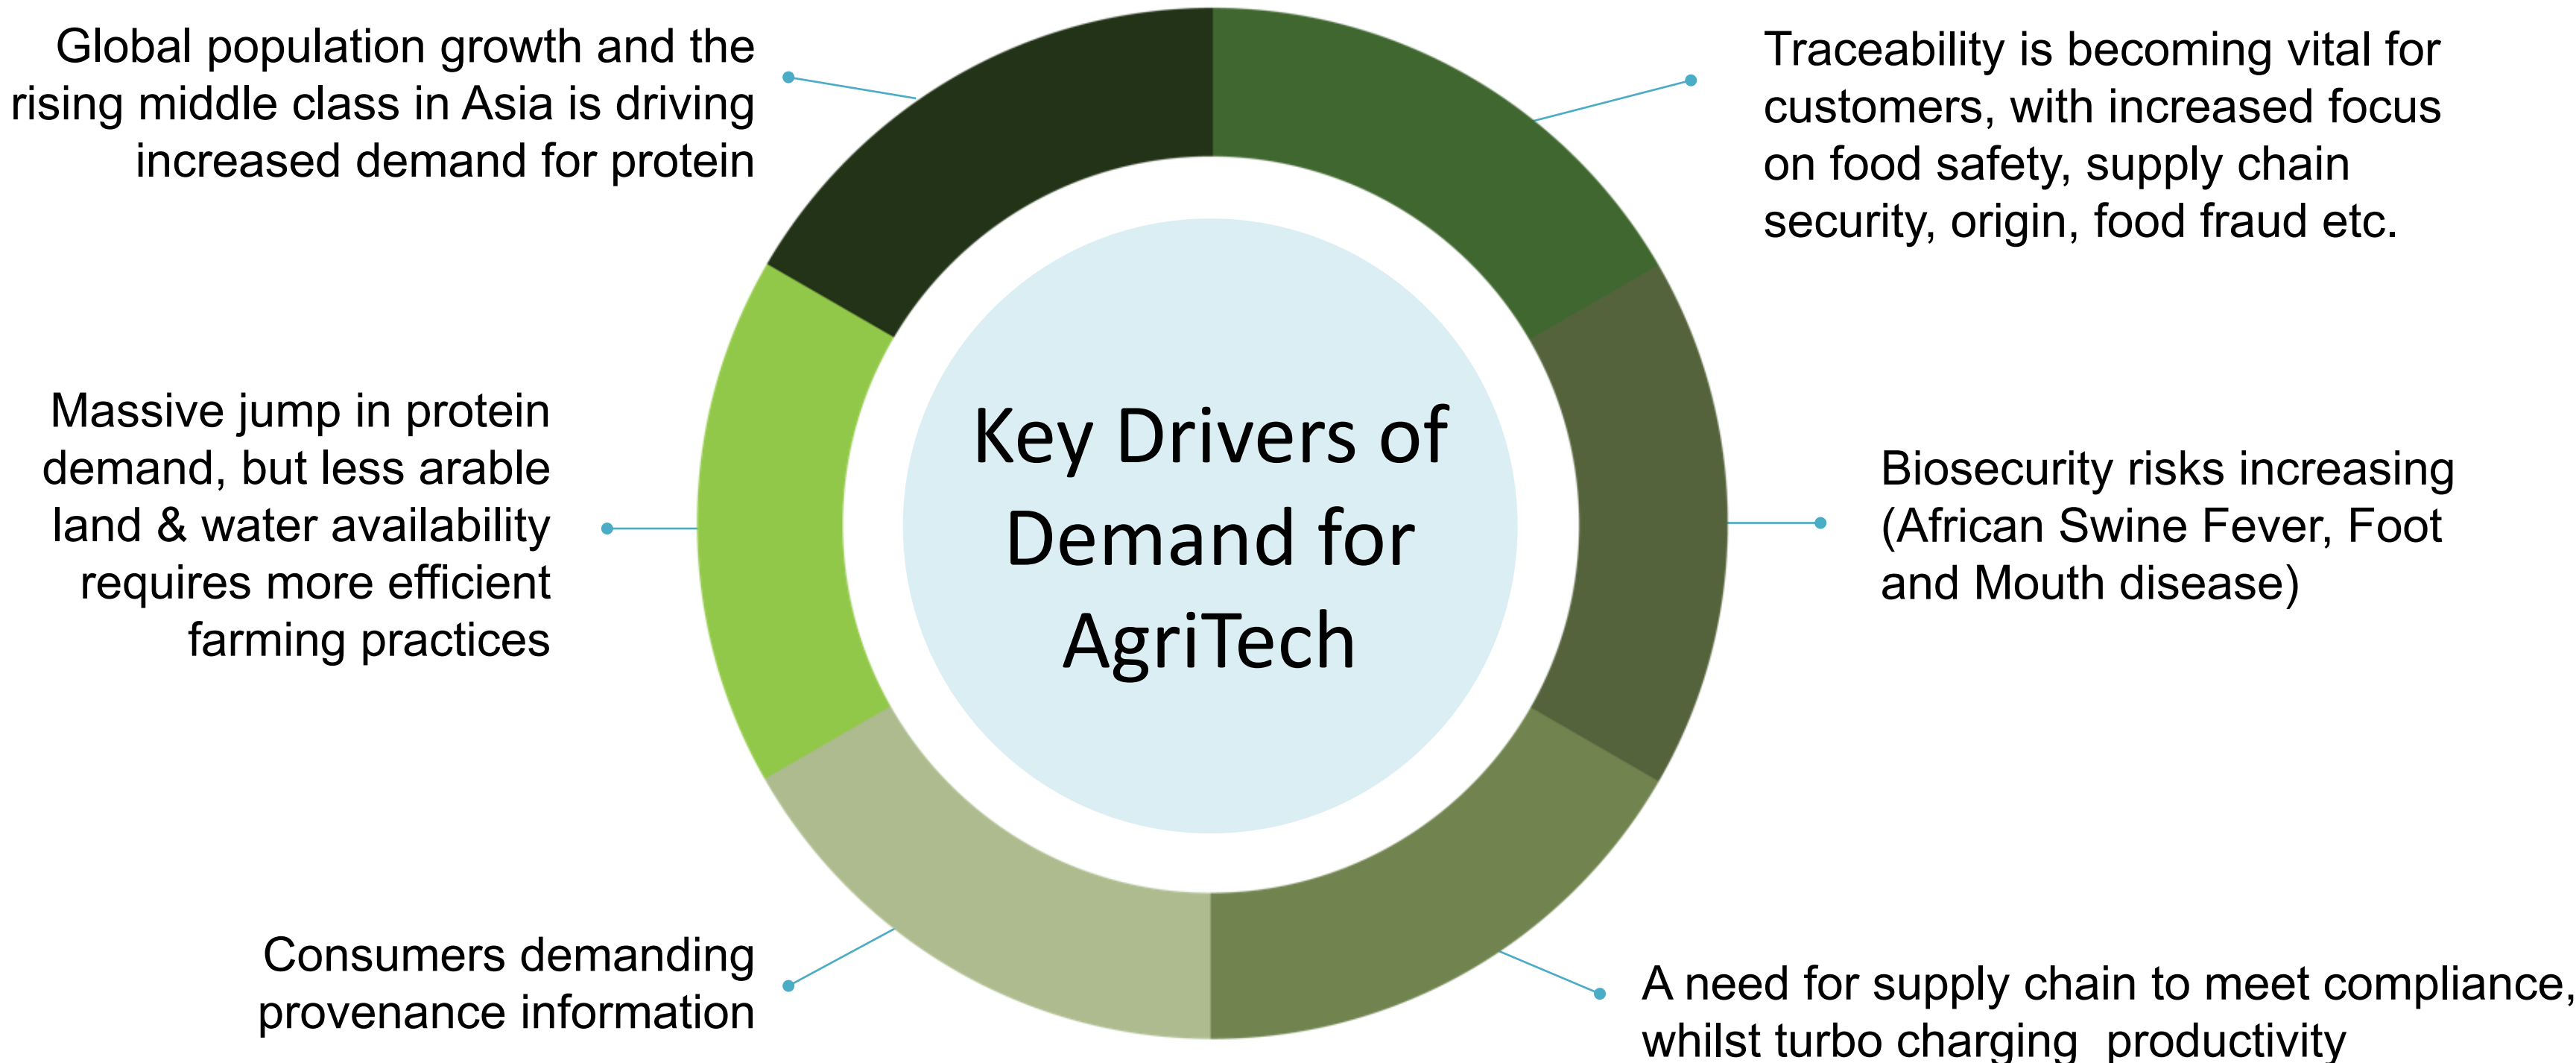

CERES

TAG

Why Agriculture? Why AgriTech? Why Now?

THE VISION

CERES TAG ASPIRES TO BE THE WORLDS MOST COMPREHENSIVE ANIMAL MONITORING COMPANY.

ANIMAL SATELLITE TRACKING, WELFARE MONITORING & BIG DATA PLATFORM

How does it work?

Economic, Social and Environmental benefits

2 Animal breakout alerts

- Theft
- Wandering

1 GPS Location

- Finance/Insurance
- Asset Register
- Pasture utilisation
- Carbon Farming
- Mustering