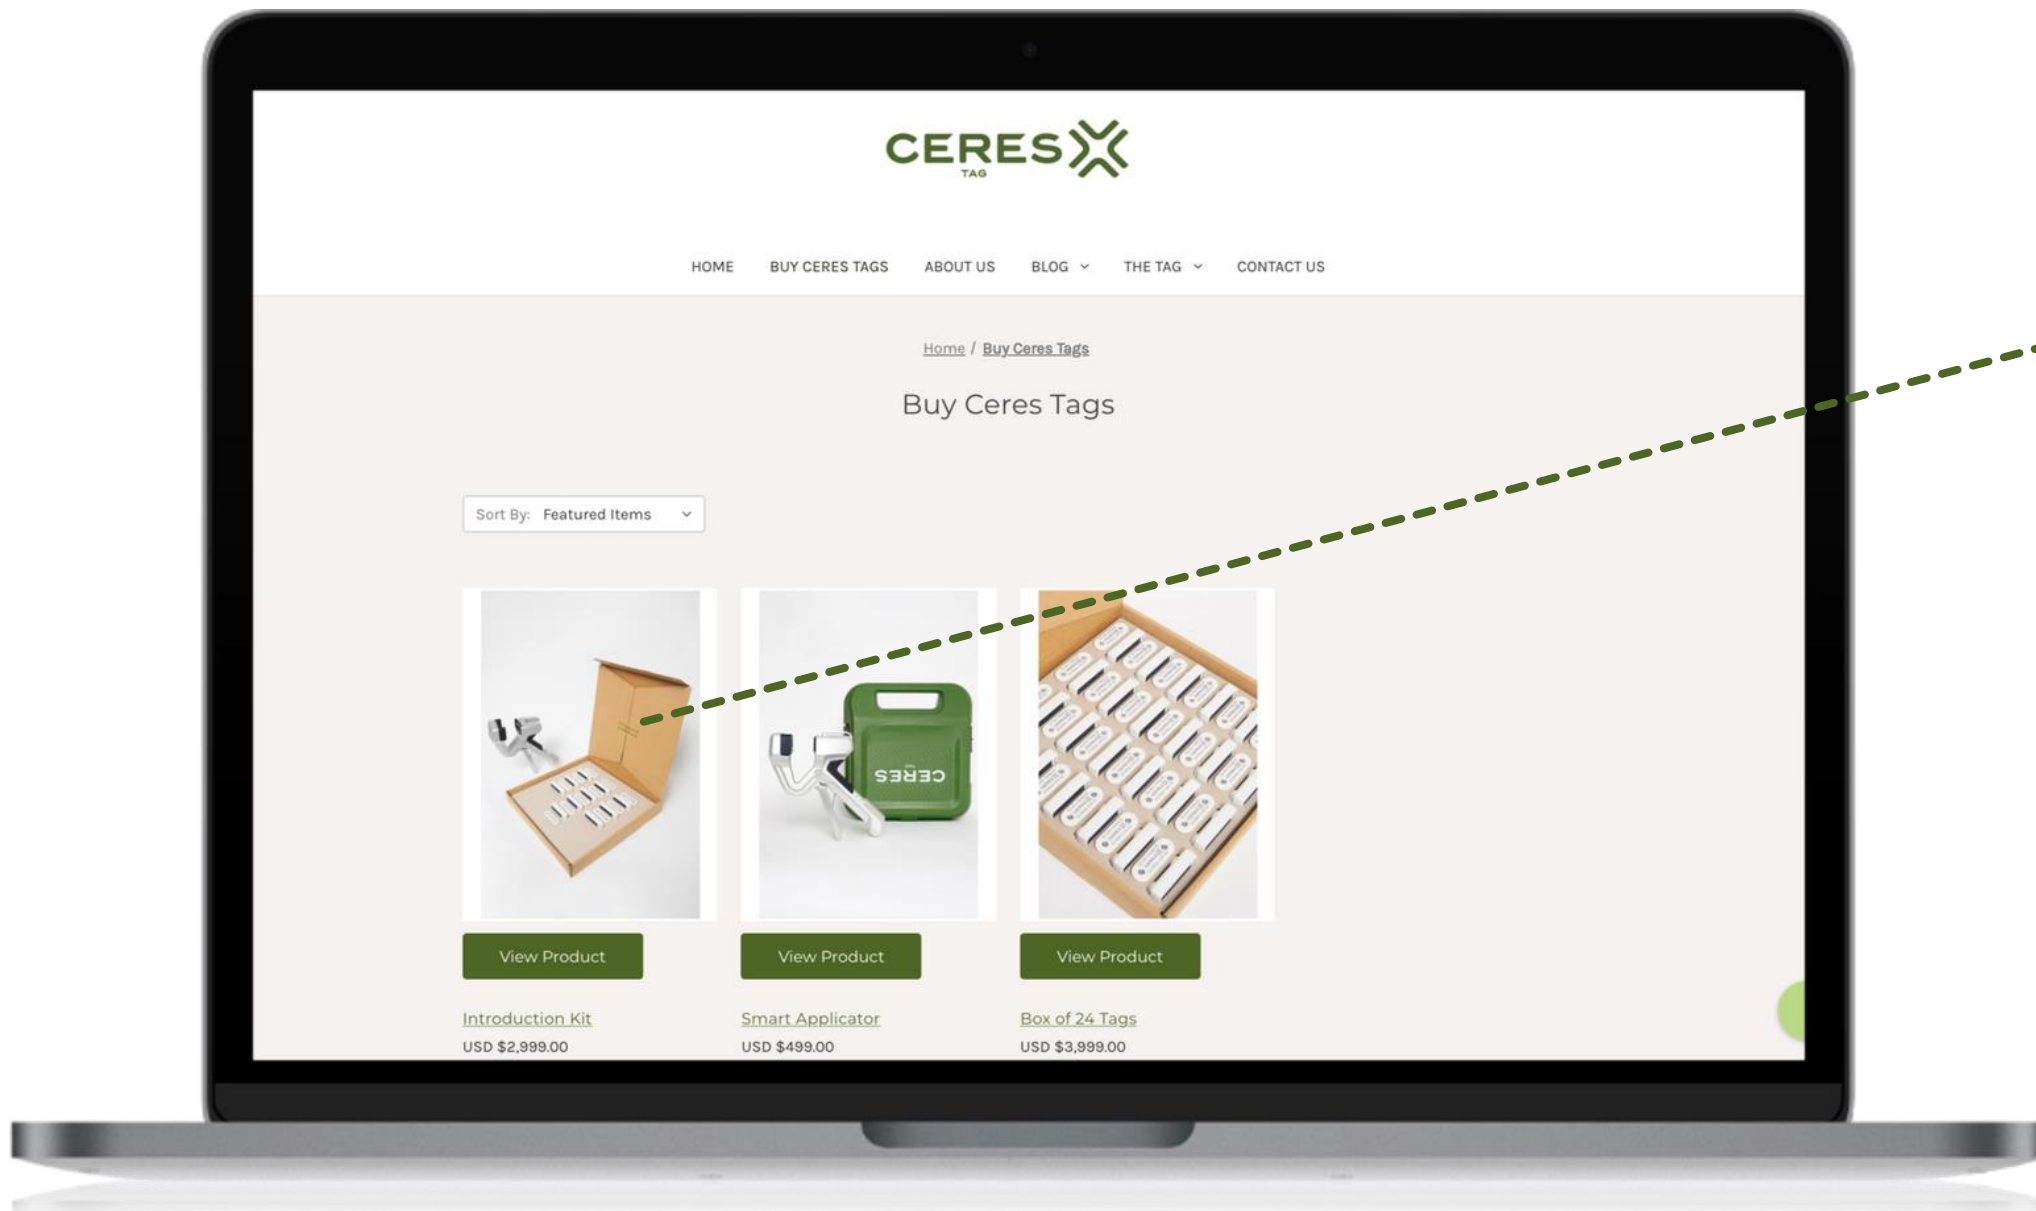

ORDER NOW

CERES TAG Applicator
Lorem ipsum dolor sit amet
\$TBD

ORDER NOW

My Orders

	Order #001 \$TBD	Awaiting Fullingment
	Order Placed 18th Jun 2020	Last Update 18th Jun 2020
		View order

SCALABLE GLOBAL E-COMMERCE MODEL

CERES

WILD

CERES WILD

Actively Monitoring Wildlife on Multiple Continents.

- Revenue already achieved for Ceres Wild in Africa, Australasia, North America, and Scandinavia
- Combat \$34 billion African Poaching Industry
- Conservation, research, and animal welfare
- **Competitor** product \$3,000 per collar
- Ceres Wild Tags will be a considerably lower price, longer-lasting between charge, and greater animal welfare than the competitor collar
- Ceres Tag is a “life of animal” product – not needing replacement

SALUS
PET

PRODUCT
DEMONSTRATION
ON ANIMAL

A simple white L-shaped graphic consisting of two perpendicular lines meeting at a corner, located in the bottom left corner of the page.

SALUS PET COLLAR

SALUS
PET